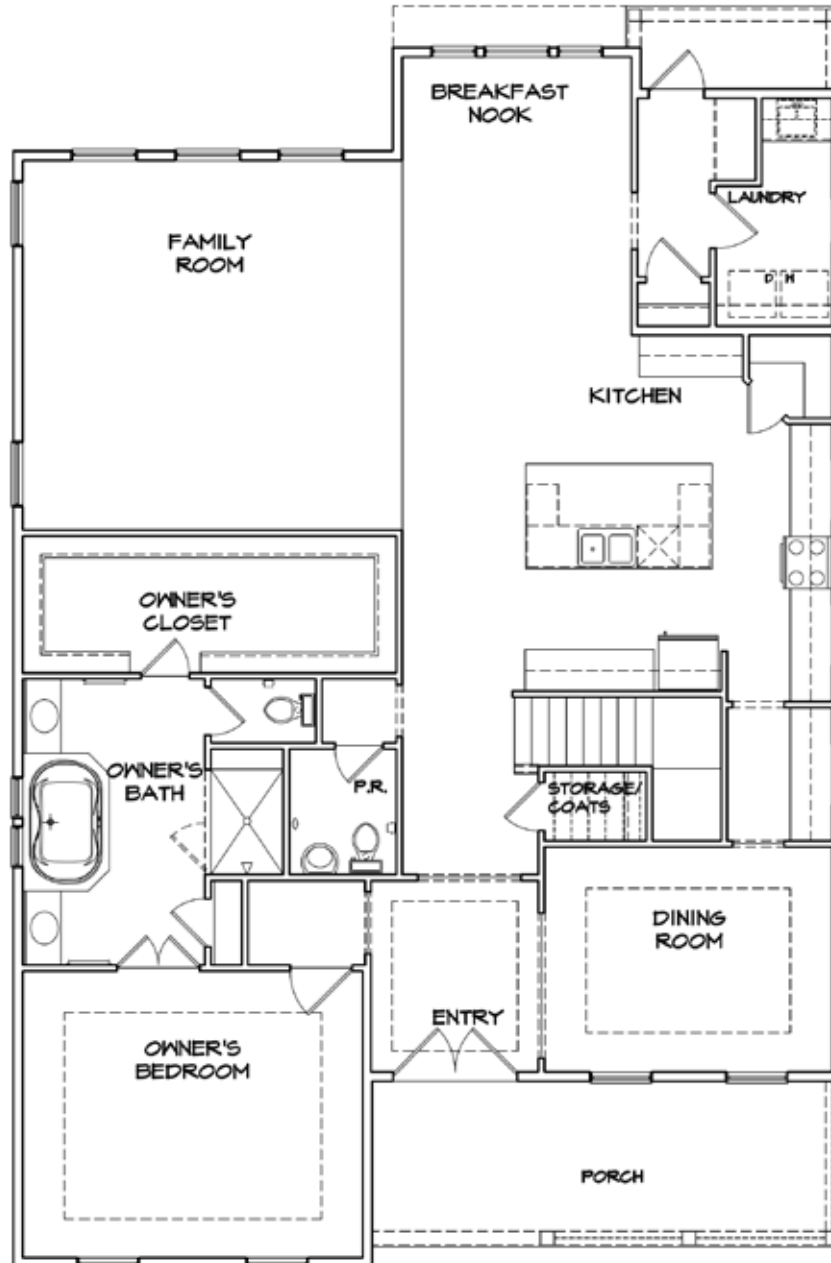

PHONE 843.606.6872

- ROSECRAFT -

3,415 sq. ft.
4 bedrooms • 3.5 baths
First Floor

FLOOR PLAN REPRESENTS
- PICTURESQUE EXTERIOR -

SUMMERS CORNER™

SUMMERVILLE, SC

PHONE 843.606.6872

- ROSECRAFT -

//

3,415 sq. ft.
4 bedrooms • 3.5 baths
Second Floor

FLOOR PLAN REPRESENTS
-PICTURESQUE EXTERIOR-

SUMMERS CORNER™

SUMMERVILLE, SC

PHONE 843.606.6872

- ROSECRAFT -

3,415 sq. ft.
4 bedrooms • 3.5 baths