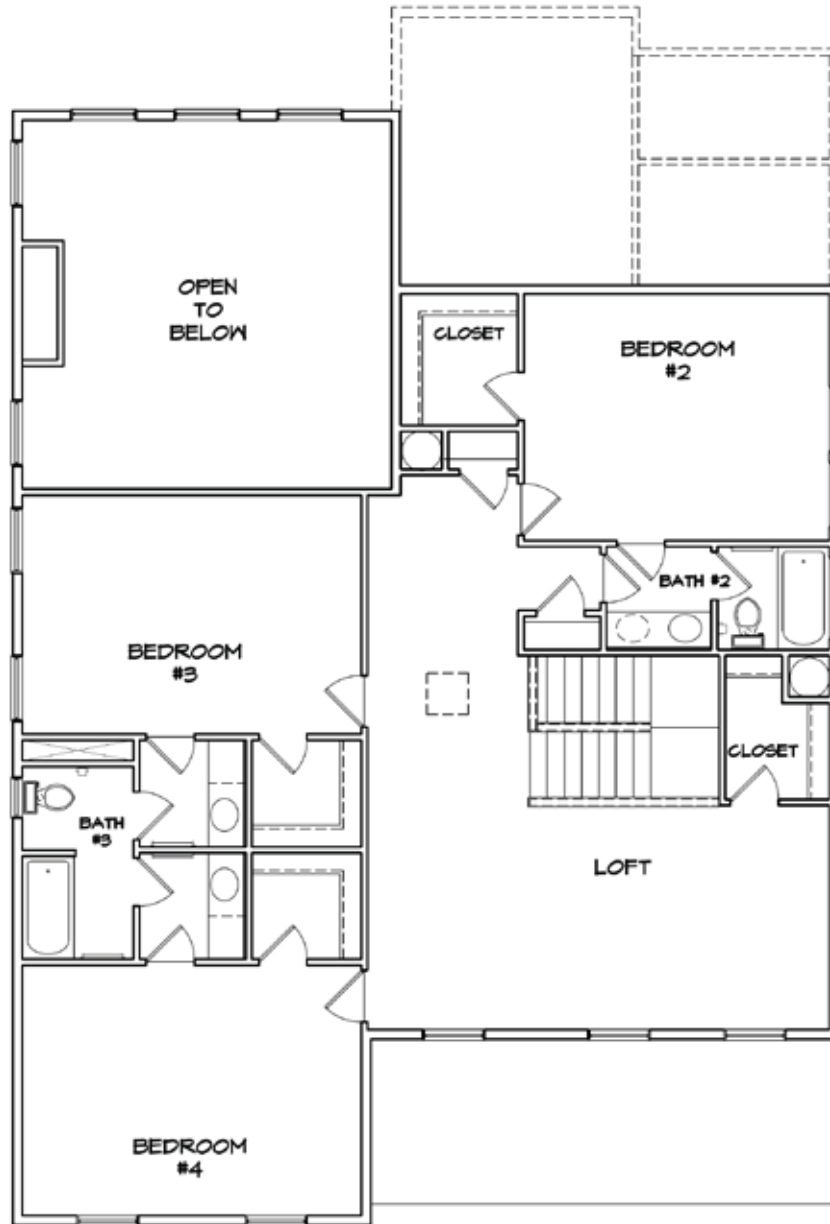

PHONE 843.606.6872

- ROSECRAFT -

3,415 sq. ft.
4 bedrooms • 3.5 baths
First Floor

FLOOR PLAN REPRESENTS
- PICTURESQUE EXTERIOR -

SUMMERS CORNER™

SUMMERVILLE, SC

PHONE 843.606.6872

- ROSECRAFT -

//

3,415 sq. ft.
4 bedrooms • 3.5 baths
Second Floor

FLOOR PLAN REPRESENTS
-PICTURESQUE EXTERIOR-

SUMMERS CORNER™

SUMMERVILLE, SC

PHONE 843.606.6872

- ROSECRAFT -

3,415 sq. ft.
4 bedrooms • 3.5 baths